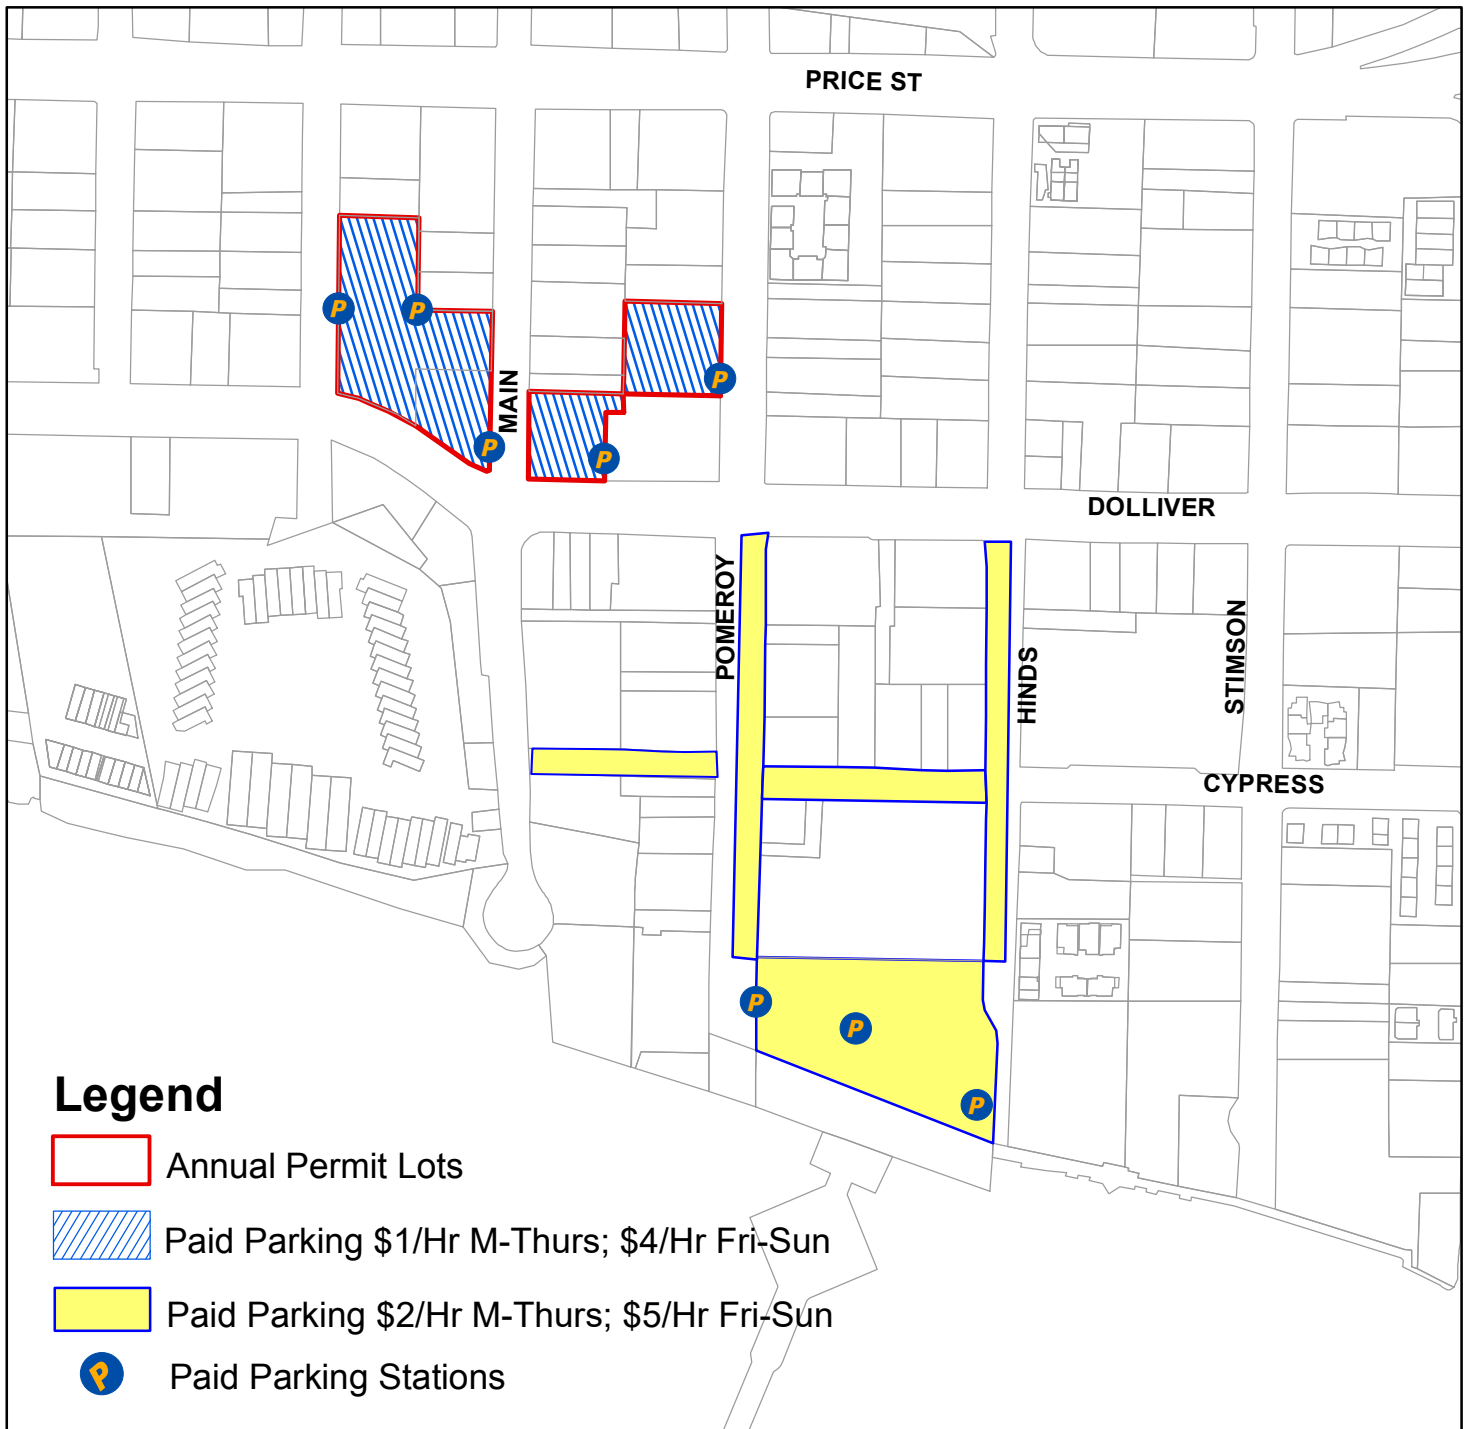

# Downtown Pismo Beach Paid Parking Areas

## Paid Parking Hours

Enforcement Hours: 10am to 6pm

Free Parking Hours: 4am to 10am &  
6pm to 11pm

\*Times are Daily Unless Otherwise Posted

Note: Pay Parking Machines will accept pre-payment fees prior to enforcement hours.  
Pre-payment will register time between 10am to 6pm for amount requested.