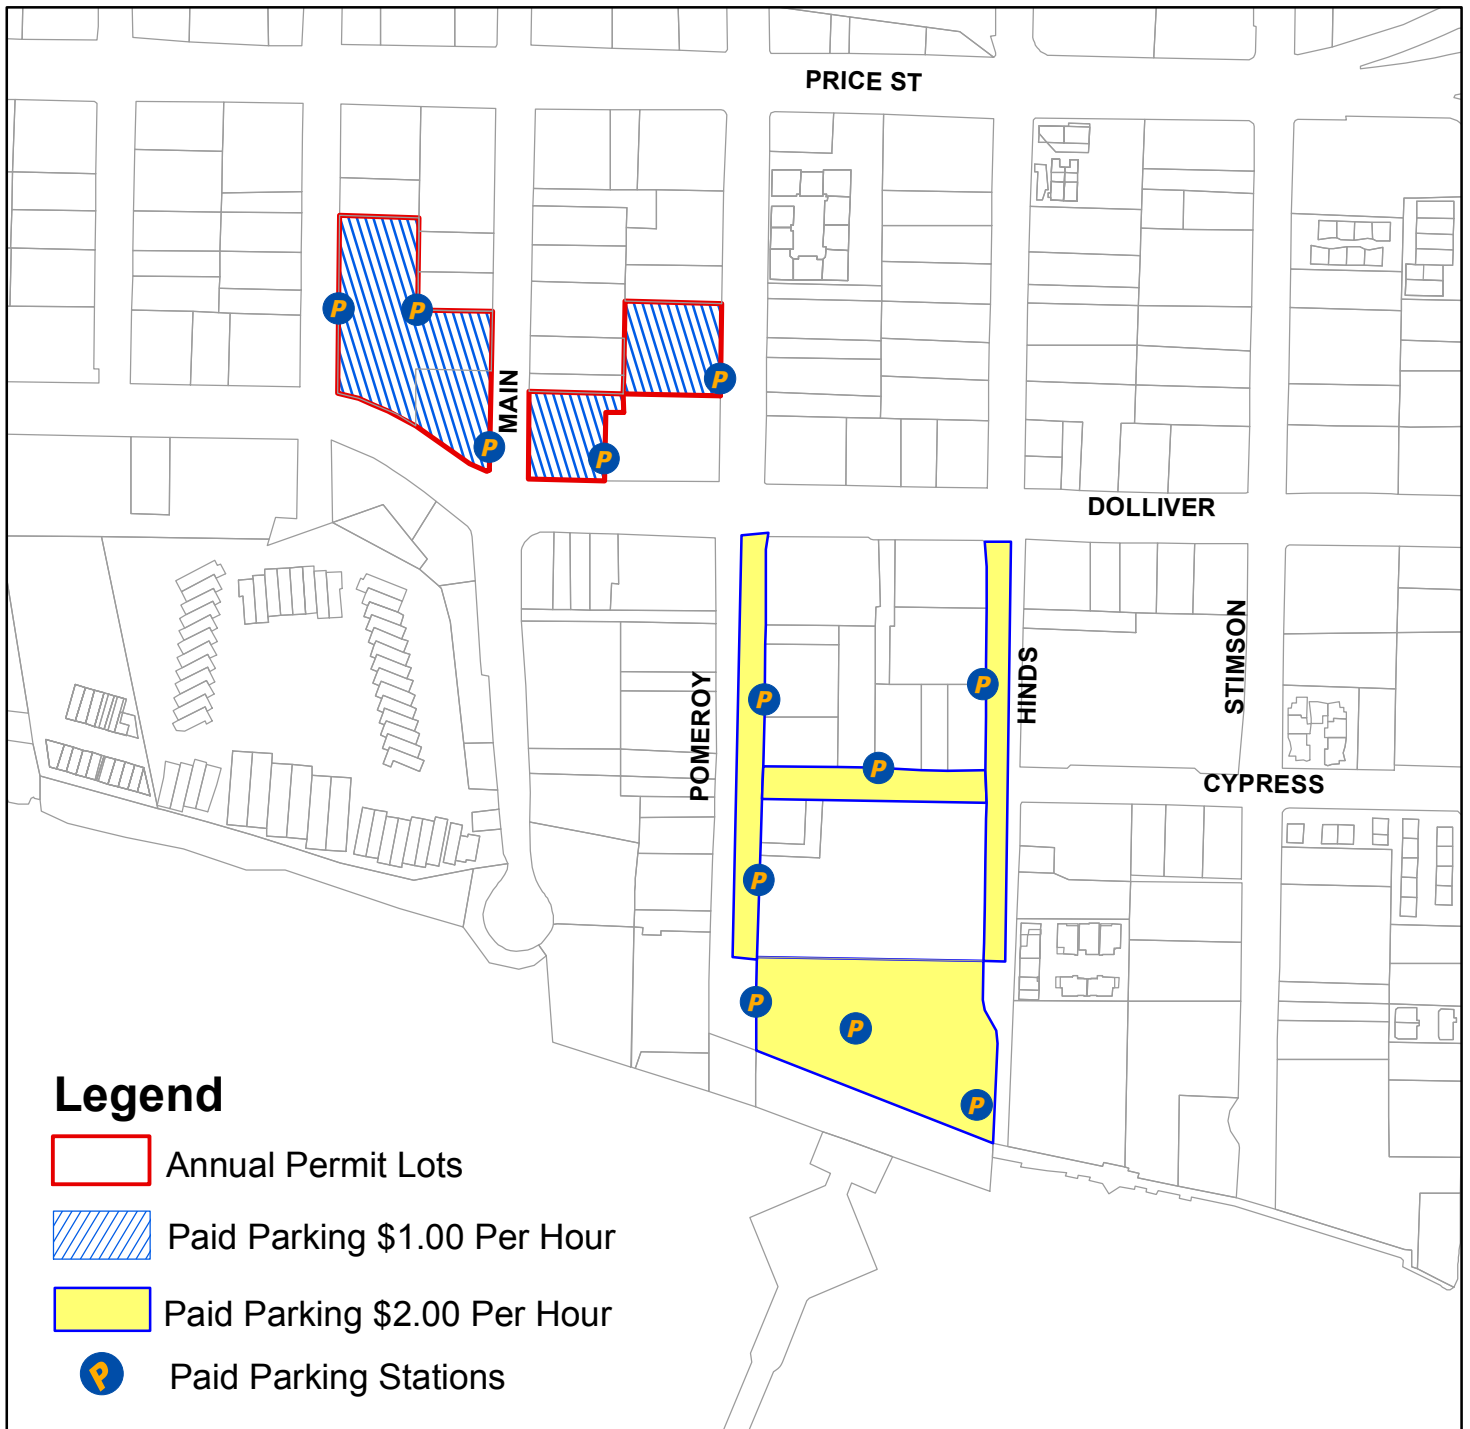

Downtown Pismo Beach Paid Parking Areas

Legend

-  Annual Permit Lots
-  Paid Parking \$1.00 Per Hour
-  Paid Parking \$2.00 Per Hour
-  Paid Parking Stations

Paid Parking Hours

Enforcement Hours: 10am to 6pm

Free Parking Hours: 4am to 10am &
6pm to 11pm

*Times are Daily Unless Otherwise Posted

Note: Pay Parking Machines will accept pre-payment fees prior to enforcement hours.
Pre-payment will register time between 10am to 6pm for amount requested.